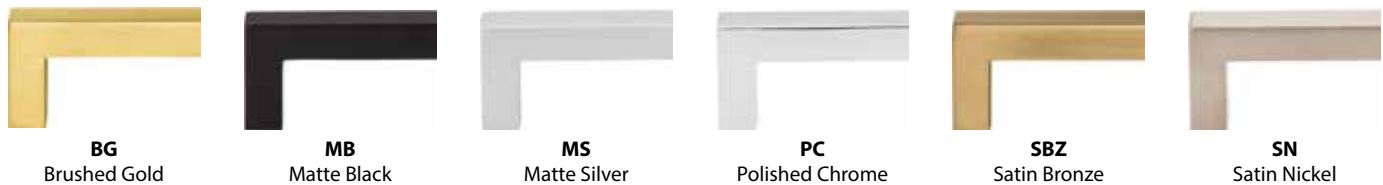

Pulls	Center-to-Center	Overall Length	Width at Center	Projection	Hand Space	Foot Width	Foot Length	Inner Box	Price Code
625-3	3" CC	3-3/8"	3/8"	1-1/8"	3/4"	3/8"	3/8"	20	[D]
625-96	96 mm (3-3/4") CC	4-1/8"	3/8"	1-1/8"	3/4"	3/8"	3/8"	25	[E]
625-128	128 mm (5-1/16") CC	5-3/8"	3/8"	1-1/8"	3/4"	3/8"	3/8"	20	[E]
625-160	160 mm (6-5/16") CC	6-5/8"	3/8"	1-1/8"	3/4"	3/8"	3/8"	10	[F]
625-192	192 mm (7-9/16") CC	7-15/16"	3/8"	1-1/8"	3/4"	3/8"	3/8"	10	[F]
625-224	224 mm (8-13/16") CC	9-3/16"	3/8"	1-1/8"	3/4"	3/8"	3/8"	10	[G]
625-320	320 mm (12-5/8") CC	12-15/16"	3/8"	1-1/8"	3/4"	3/8"	3/8"	10	[H]
625-448	448 mm (17-5/8") CC	18"	3/8"	1-1/8"	3/4"	3/8"	3/8"	10	[J]

Display	Description
DBE1021-GRY	Stanton hardware on Designer Grey display board, 16" W x 11" H

Finishes