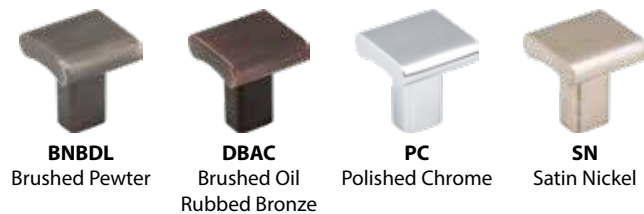

Knobs	Description	Overall Length	Width at Center	Projection	Hand Space	Foot Width	Foot Length	Inner Box	Price Code
183	square knob	1"	1"	1-1/8"	13/16"	3/8"	1/2"	25	[C]

Pulls	Center-to-Center	Overall Length	Width at Center	Projection	Hand Space	Foot Width	Foot Length	Inner Box	Price Code
183-3	3" CC	3-3/4"	3/4"	1-1/8"	7/8"	5/16"	1/2"	15	[D]
183-96	96 mm (3-3/4") CC	4-1/2"	3/4"	1-1/8"	7/8"	5/16"	1/2"	15	[D]

Display	Description
DBE1038-GRY	Park hardware on Designer Grey display board, 16"W x 11"H

Finishes

D833,250
D833,253